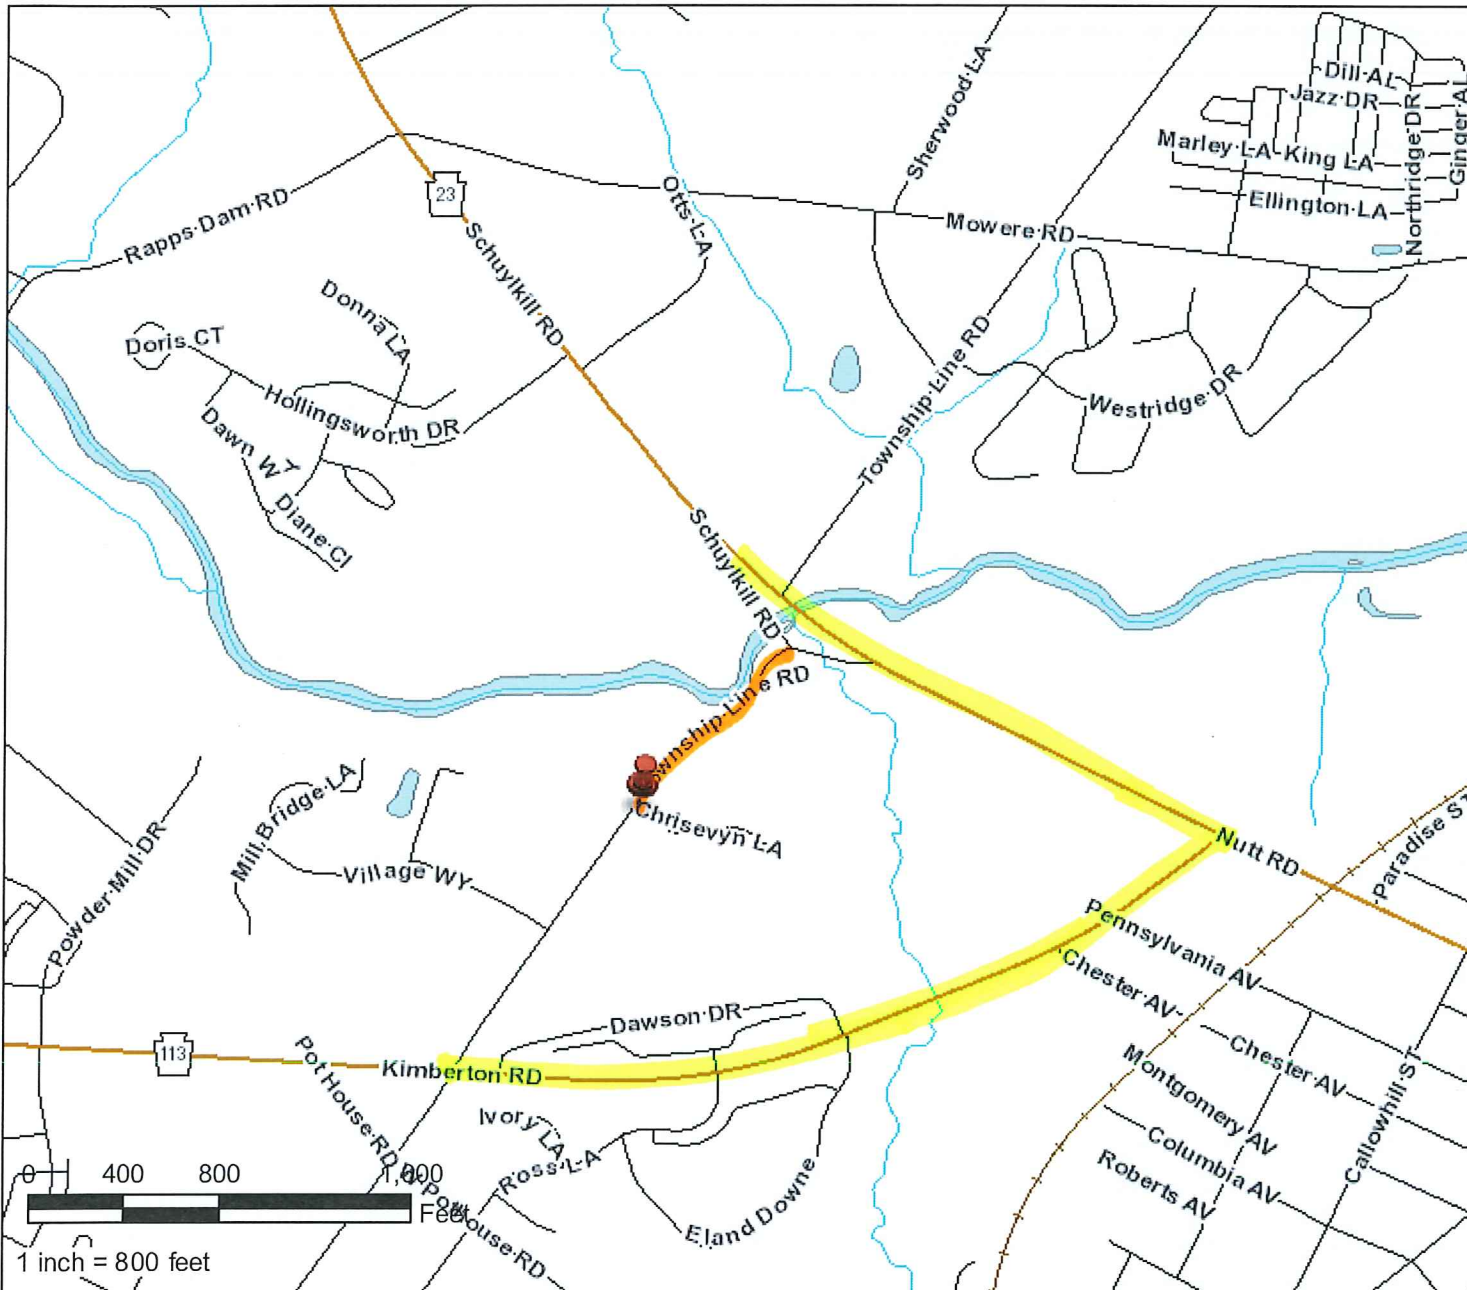

Map

COUNTY OF CHESTER  
PENNSYLVANIA

Legend

Major Roads

-  Interstate
-  US Rt
-  State Rt
-  Local Road
-  Railroad Lines
-  Rivers & Streams
-  Lakes

-  ROAD CLOSURE
-  SOUTH BOUND DETOUR

Map Created:  
Friday, August 9, 2019

County of Chester

Limitations of Liability and Use:  
County of Chester, Pennsylvania makes no claims to the completeness, accuracy, or content of any data contained herein, and makes no representation of any kind, including, but not limited to, the warranties of merchantability or fitness for a particular use, nor are any such warranties to be implied or inferred with respect to the information or data furnished herein. For information on data sources visit the GIS Services page listed at [www.chesco.org/gis](http://www.chesco.org/gis).