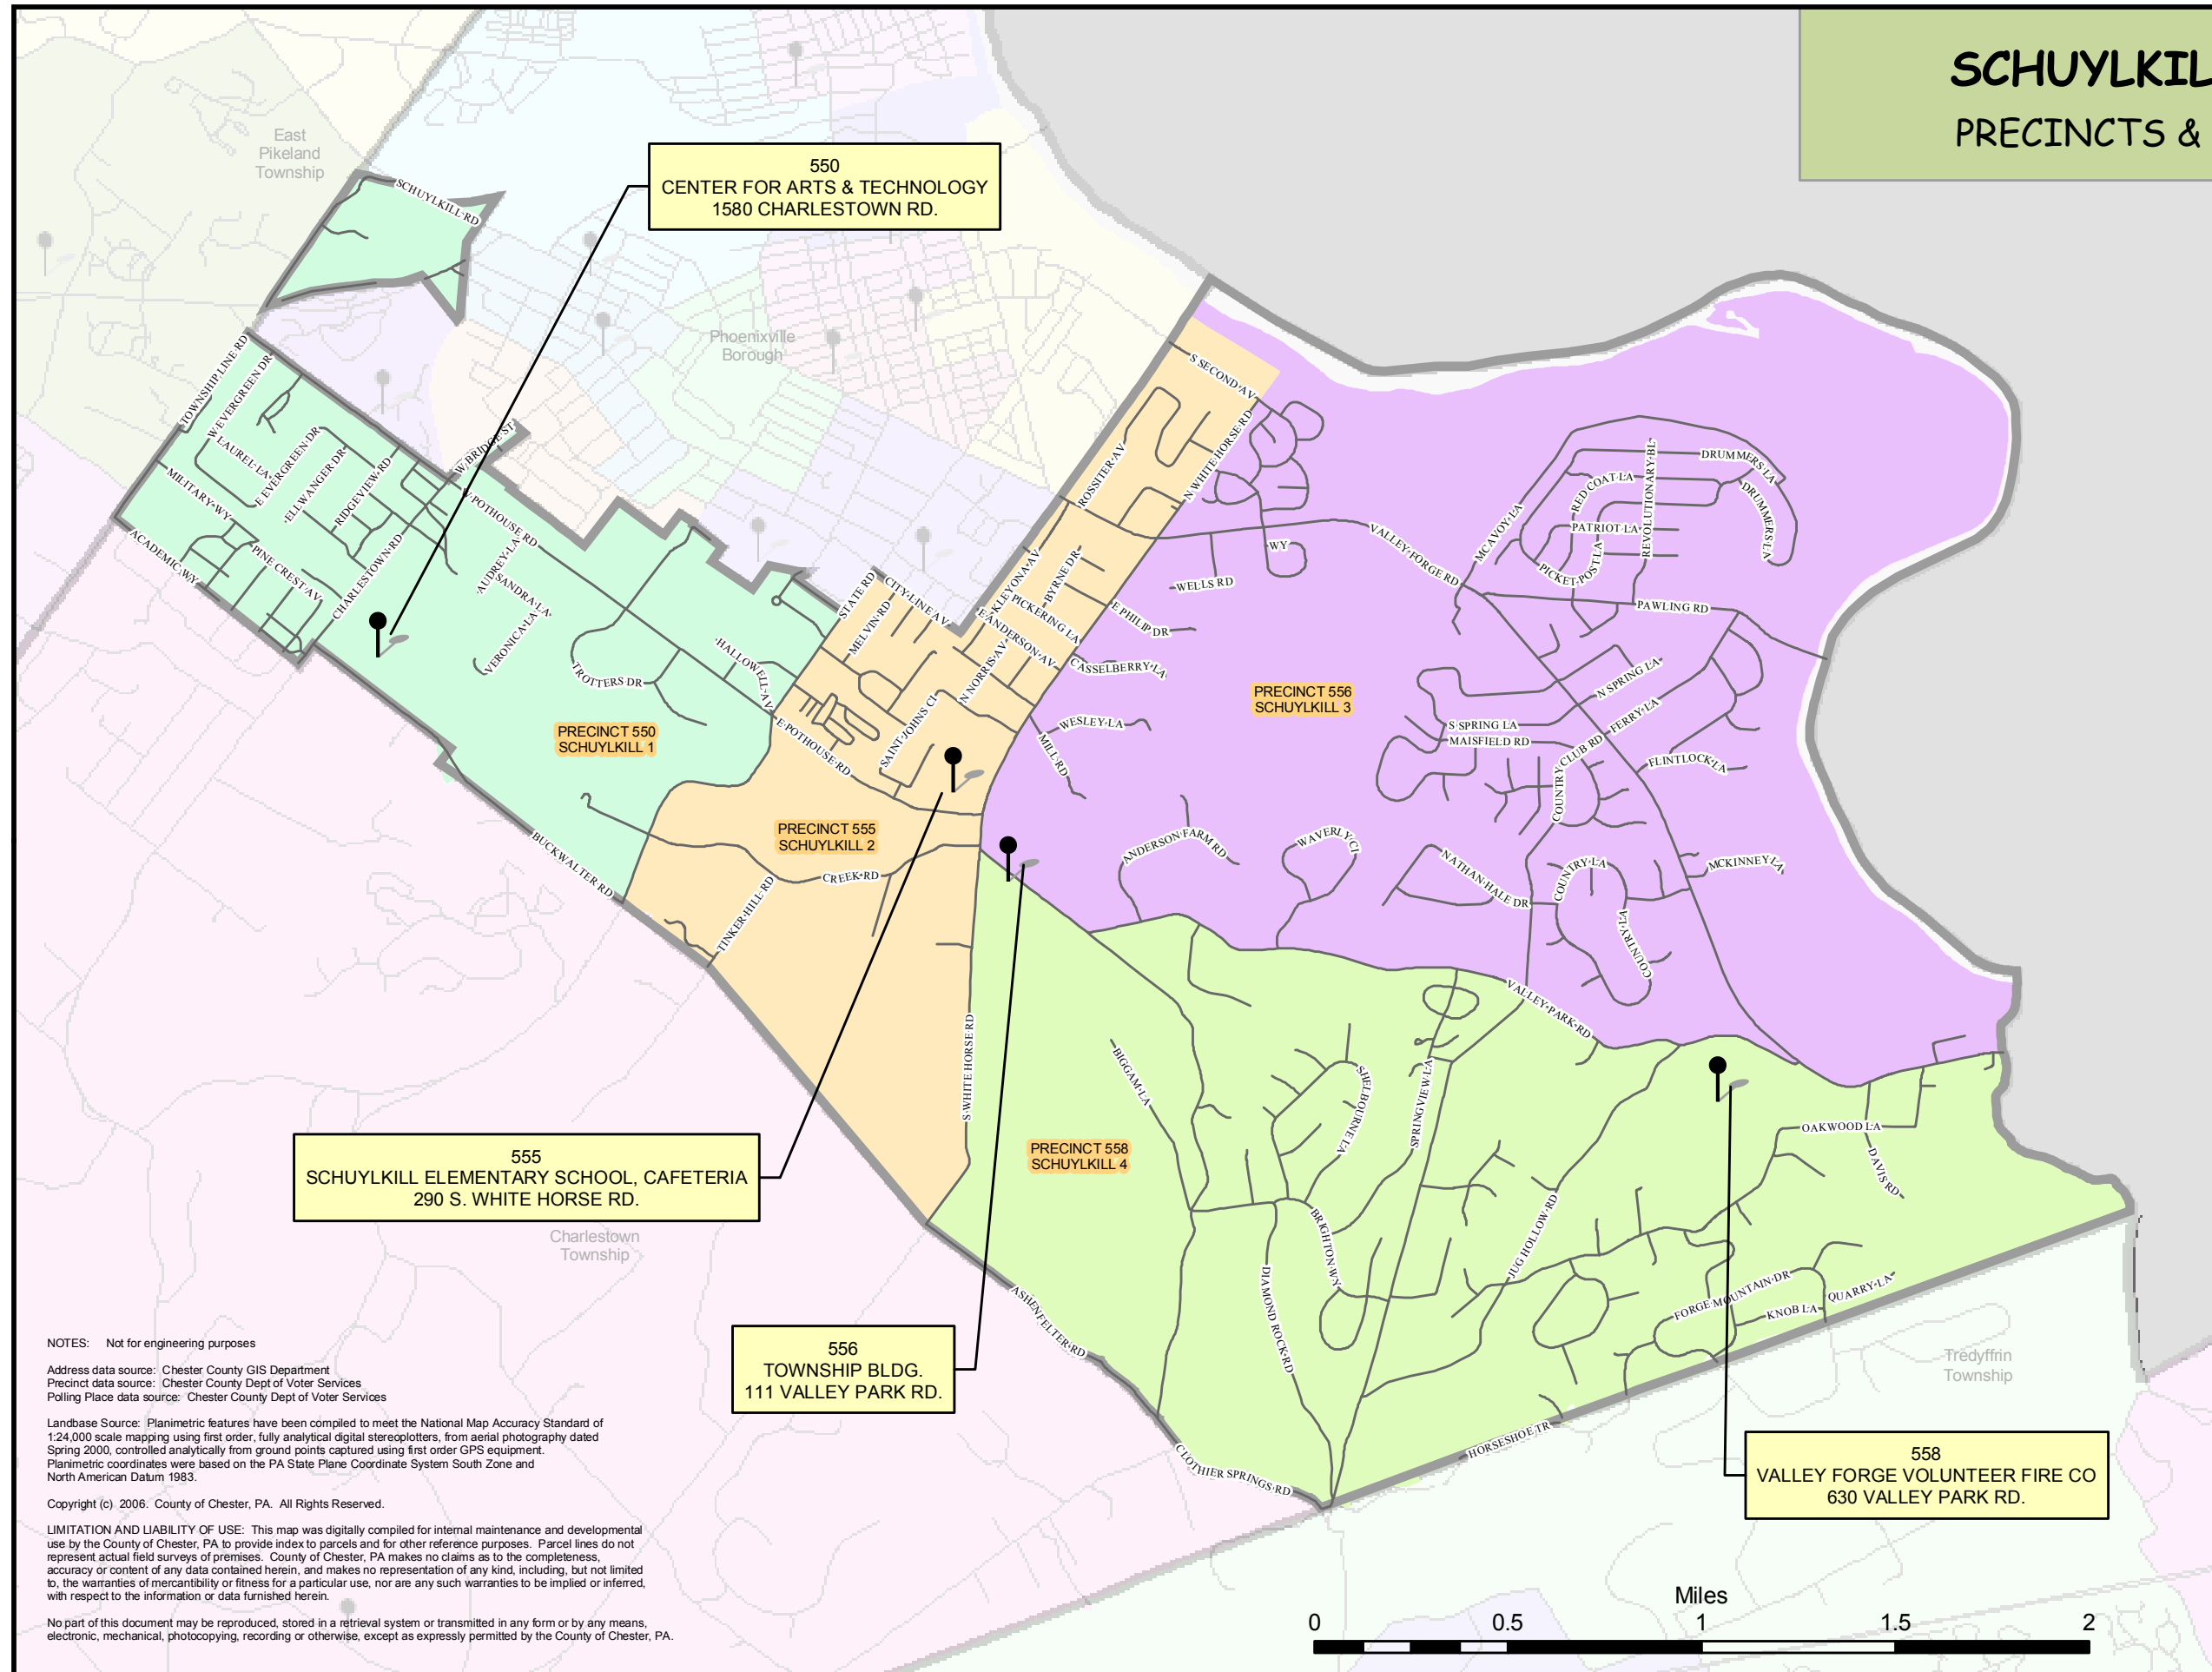

SCHUYLKILL TOWNSHIP PRECINCTS & POLLING PLACES

Legend

-  POLLING LOCATIONS
-  ROADS
-  PRECINCTS
-  PRECINCT NUMBER
PRECINCT NAME

PRECINCT NUMBER
POLLING PLACE NAME
POLLING PLACE ADDRESS

For election results, polling location changes, or any other election related information, visit the Chester County Dept. of Voter Services website at <http://dsf.chesco.org/election/site/default.asp>

NOTES: Not for engineering purposes
 Address data source: Chester County GIS Department
 Precinct data source: Chester County Dept of Voter Services
 Polling Place data source: Chester County Dept of Voter Services
 Landbase Source: Planimetric features have been compiled to meet the National Map Accuracy Standard of 1:24,000 scale mapping using first order, fully analytical digital stereoplotters, from aerial photography dated Spring 2000, controlled analytically from ground points captured using first order GPS equipment. Planimetric coordinates were based on the PA State Plane Coordinate System South Zone and North American Datum 1983.
 Copyright (c) 2006. County of Chester, PA. All Rights Reserved.
 LIMITATION AND LIABILITY OF USE: This map was digitally compiled for internal maintenance and developmental use by the County of Chester, PA to provide index to parcels and for other reference purposes. Parcel lines do not represent actual field surveys of premises. County of Chester, PA makes no claims as to the completeness, accuracy or content of any data contained herein, and makes no representation of any kind, including, but not limited to, the warranties of merchantability or fitness for a particular use, nor are any such warranties to be implied or inferred, with respect to the information or data furnished herein.
 No part of this document may be reproduced, stored in a retrieval system or transmitted in any form or by any means, electronic, mechanical, photocopying, recording or otherwise, except as expressly permitted by the County of Chester, PA.